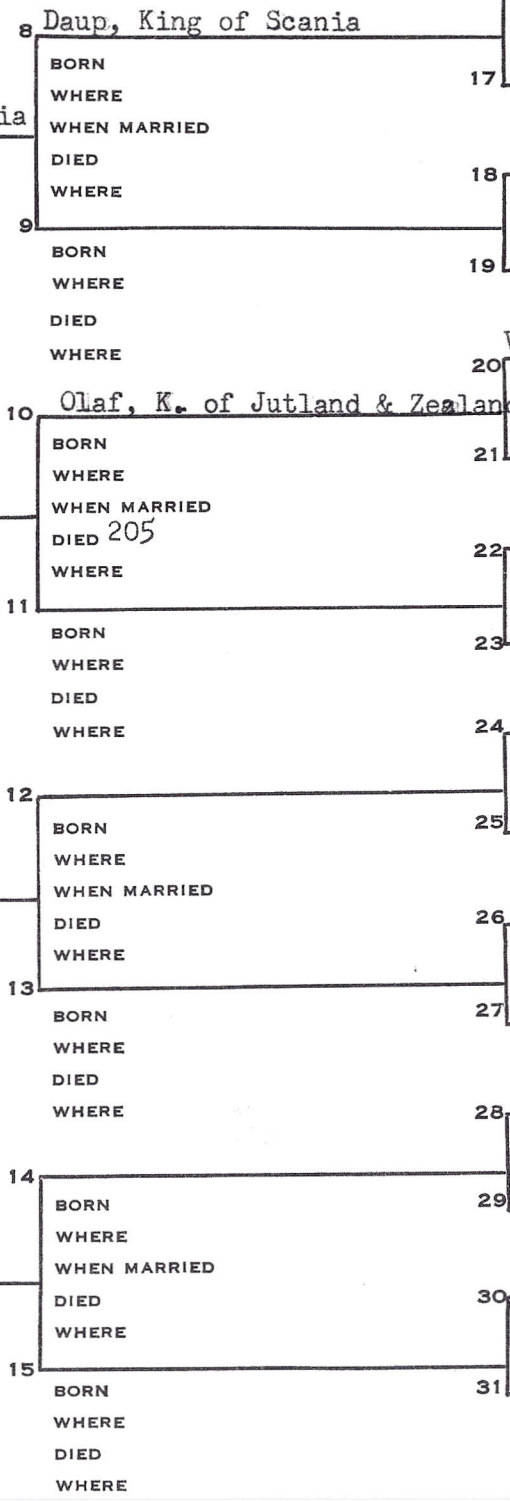

me

PEDIGREE CHART

Rig. King of Scania CHART NO. 613

Theron S. Hall
 815 East 400 North
 Springville, Utah 84663

DATE _____
 NAME OF PERSON SUBMITTING CHART _____
 STREET ADDRESS _____
 CITY _____ STATE _____

NO. 1 ON THIS CHART IS
 THE SAME PERSON AS NO. 16
 ON CHART NO. 612

GIVE HERE NAME OF RECORD OR BOOK WHERE THIS INFORMATION WAS OBTAINED. REFER TO NAMES BY NUMBER.
 Marshal-Gen. Plantagenet-Harrison: His. of Yorks. (Q942.74 D2ha)