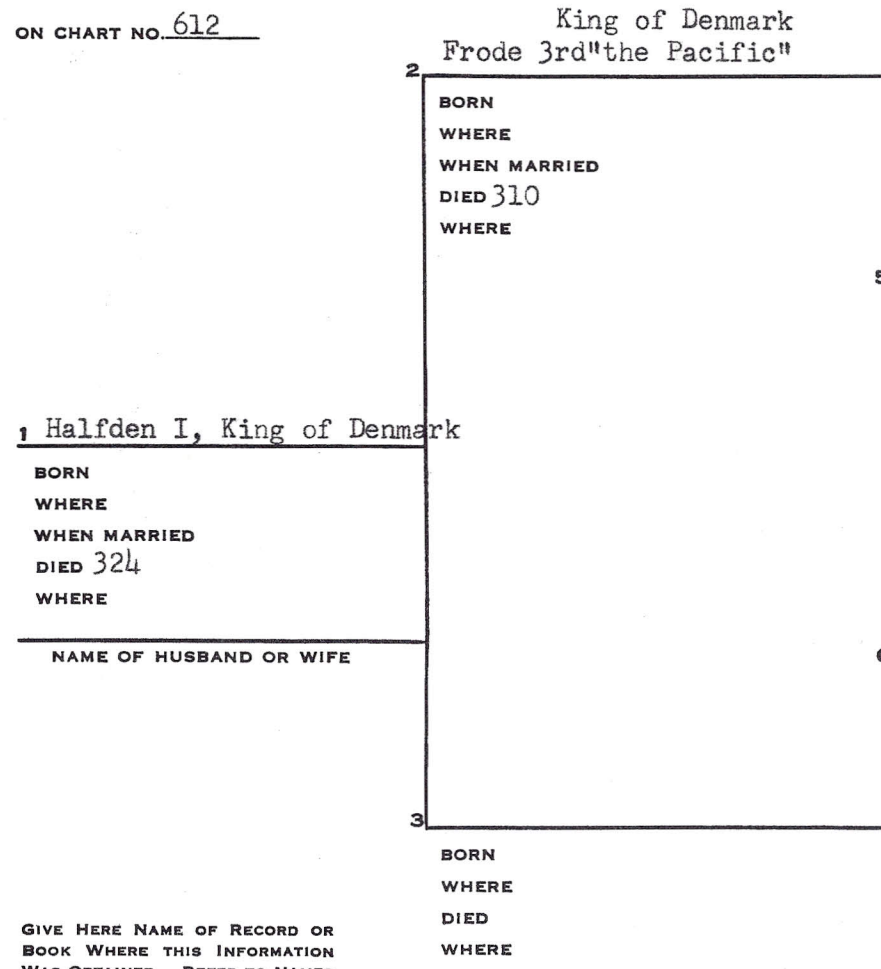

me

PEDIGREE CHART

Rig. King of Scania CHART NO. 613

Theron S. Hall
 815 East 400 North
 Springville, Utah 84663

DATE _____
 NAME OF PERSON SUBMITTING CHART _____
 STREET ADDRESS _____
 CITY _____ STATE _____

NO. 1 ON THIS CHART IS
 THE SAME PERSON AS NO. 16
 ON CHART NO. 612

GIVE HERE NAME OF RECORD OR BOOK WHERE THIS INFORMATION WAS OBTAINED. REFER TO NAMES BY NUMBER.
 Marshal-Gen. Plantagenet-Harrison: His. of Yorks. (Q942.74 D2ha)